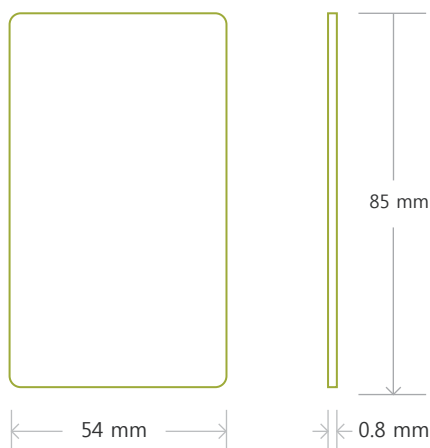

CS6821 ID Card Access Card Series RFID Tags

Product Features

For human personnel tracking and identification.

Works with far field readers such as CS101, CS203, CS208, CS461, CS468 & CS469

Specially adapted for human body

CS-6821 is a member of the CSL ID Card Access card EPC C1G2 RFID tag family. This family consists of tags specially tuned for the human body – either hanging from the neck, placement inside front pocket and pocket in pants, or in handbag. With up to 15 meters read range (with FCC reader) when loosely hung from neck and wearing coat or suit, this ID card enables effective tracking and searching of human personnel.

Applications

Personnel Monitoring
Time and Attendance
Hazardous Environment Remote Worker

Automatic Recognition and Loyalty Cards
Employee Mustering and Egress

Dimensions	85 x 54 x 0.8 mm (3.34 x 2.12 x 0.031 in)
Read Range	15 meters when loosely hung from neck and wearing coat or suit 5 meters when close fitted to T-shirt and human body. Reader is CS203-2 (FCC)
Mode of Operation	Passive EPC Class 1 Gen 2, ISO18000-6C
Operating Frequency	Global 860 to 960 MHz
Operating Temperature	-35°C to 50°C (-31°F to 122°F)
Storage Temperature	-40°C to 60°C (-40°F to 140°F)
Humidity	95% RH
Memory	Ucode 7 based Up to 128-bit EPC ID (96-bit self pre-serialization), 96-bit TID (48-bit factory encoded unique serial number)
IP Rating	IP 68
Order Code	CS6821