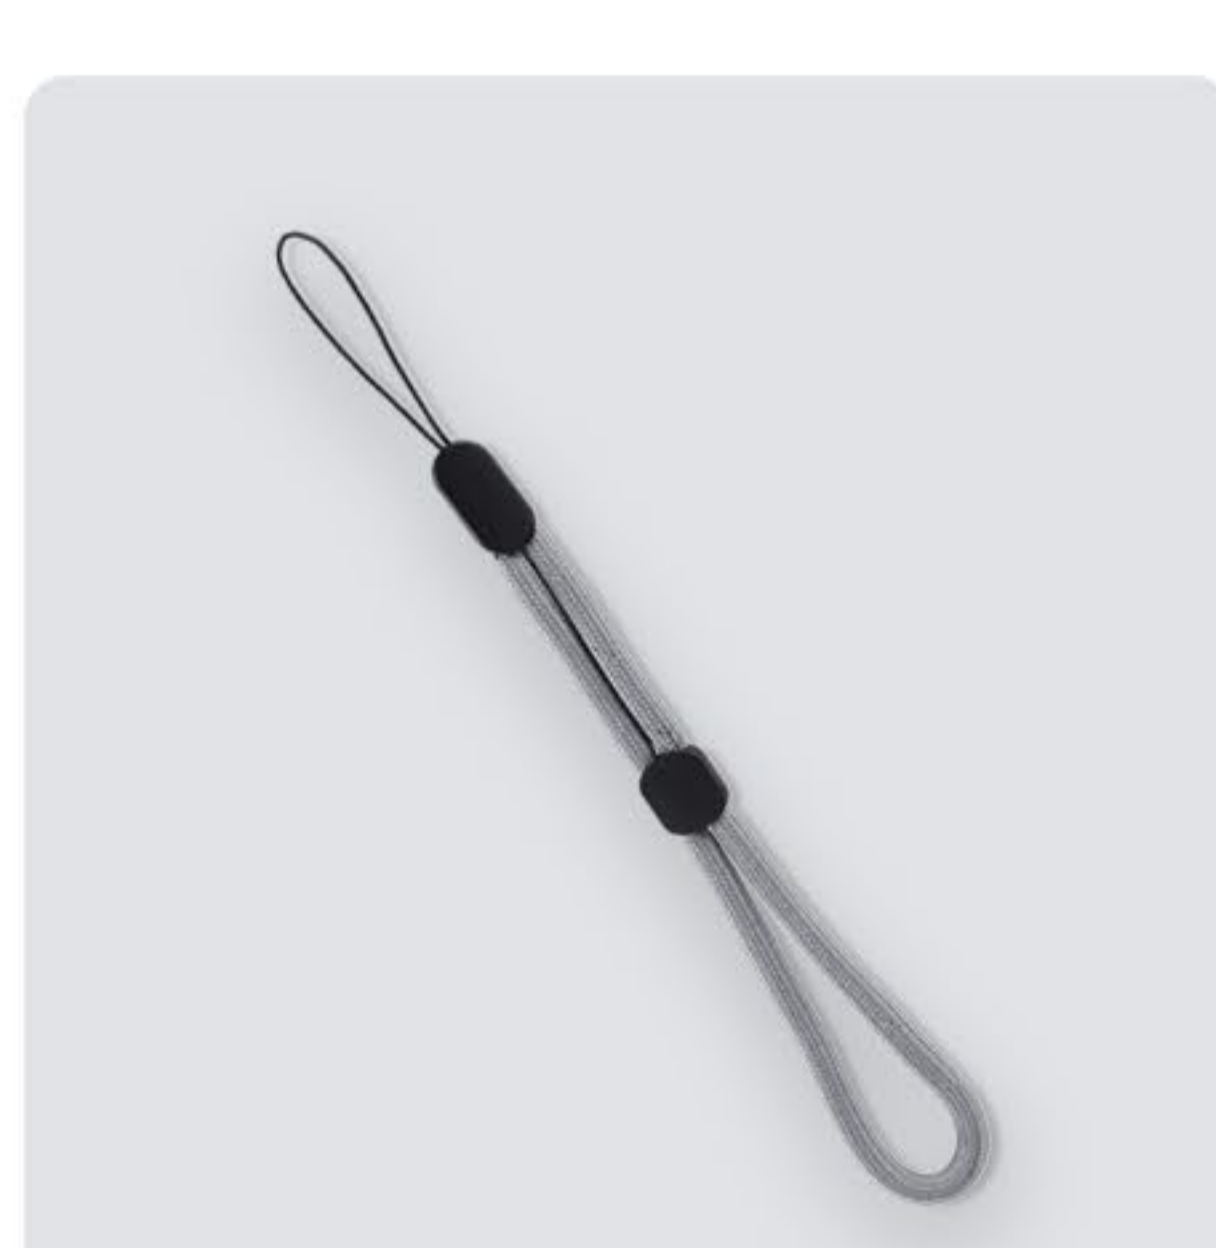

Lanyard

SG-C7X-LYD-GY

C7X lanyard, grey