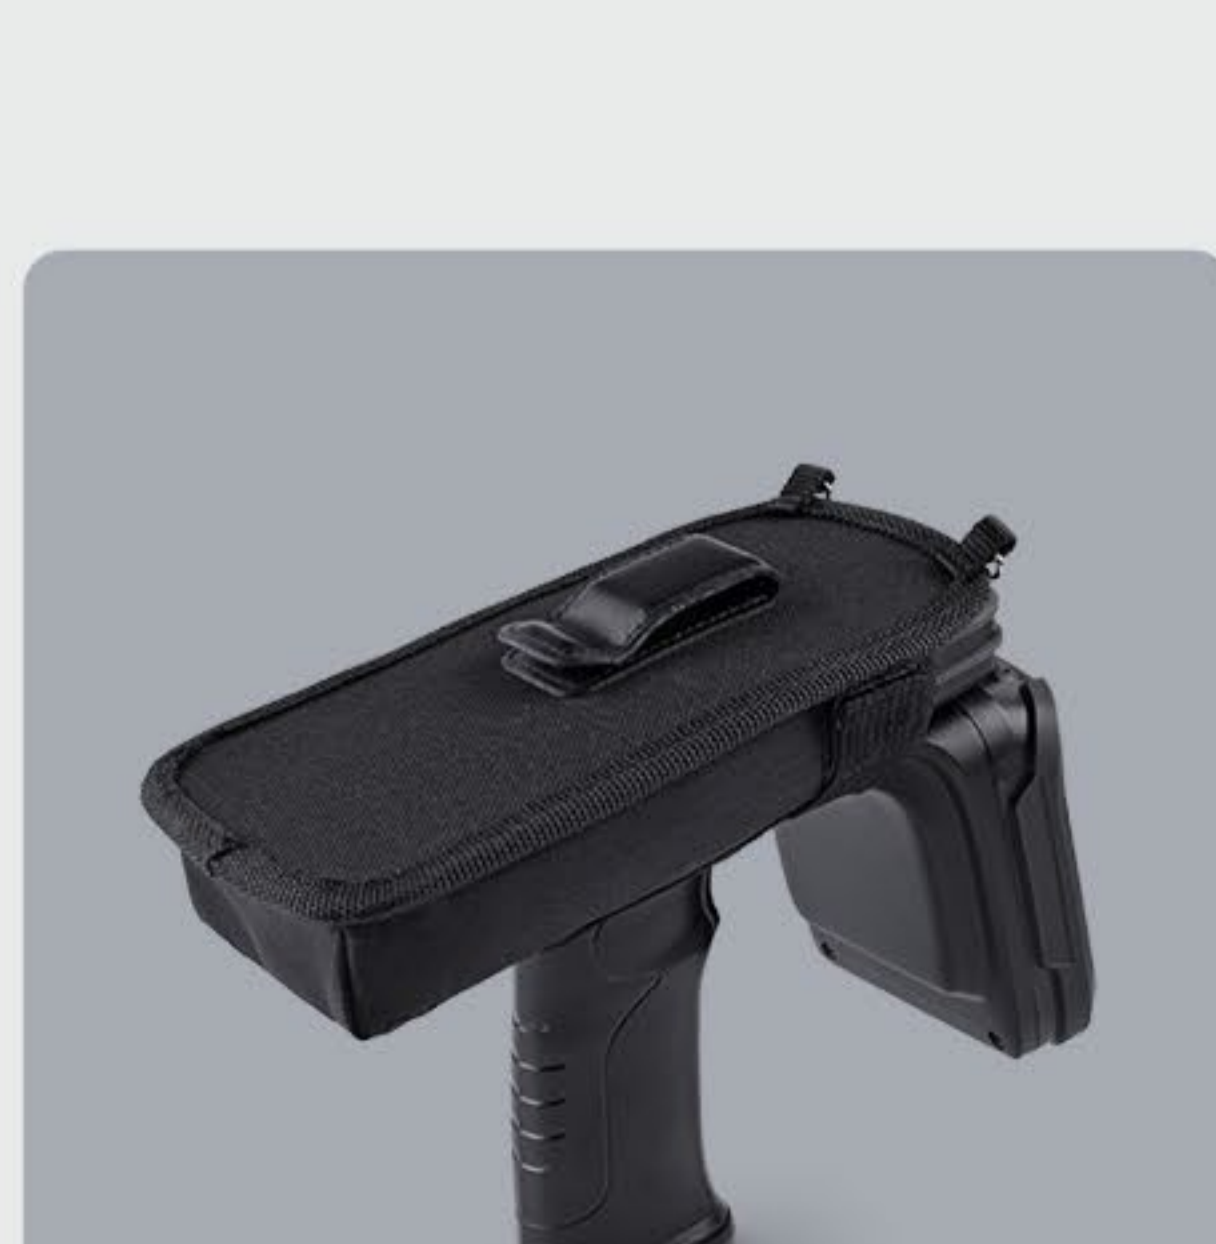

SG-C72-CPH

C72 holster with belt supply additional protection.