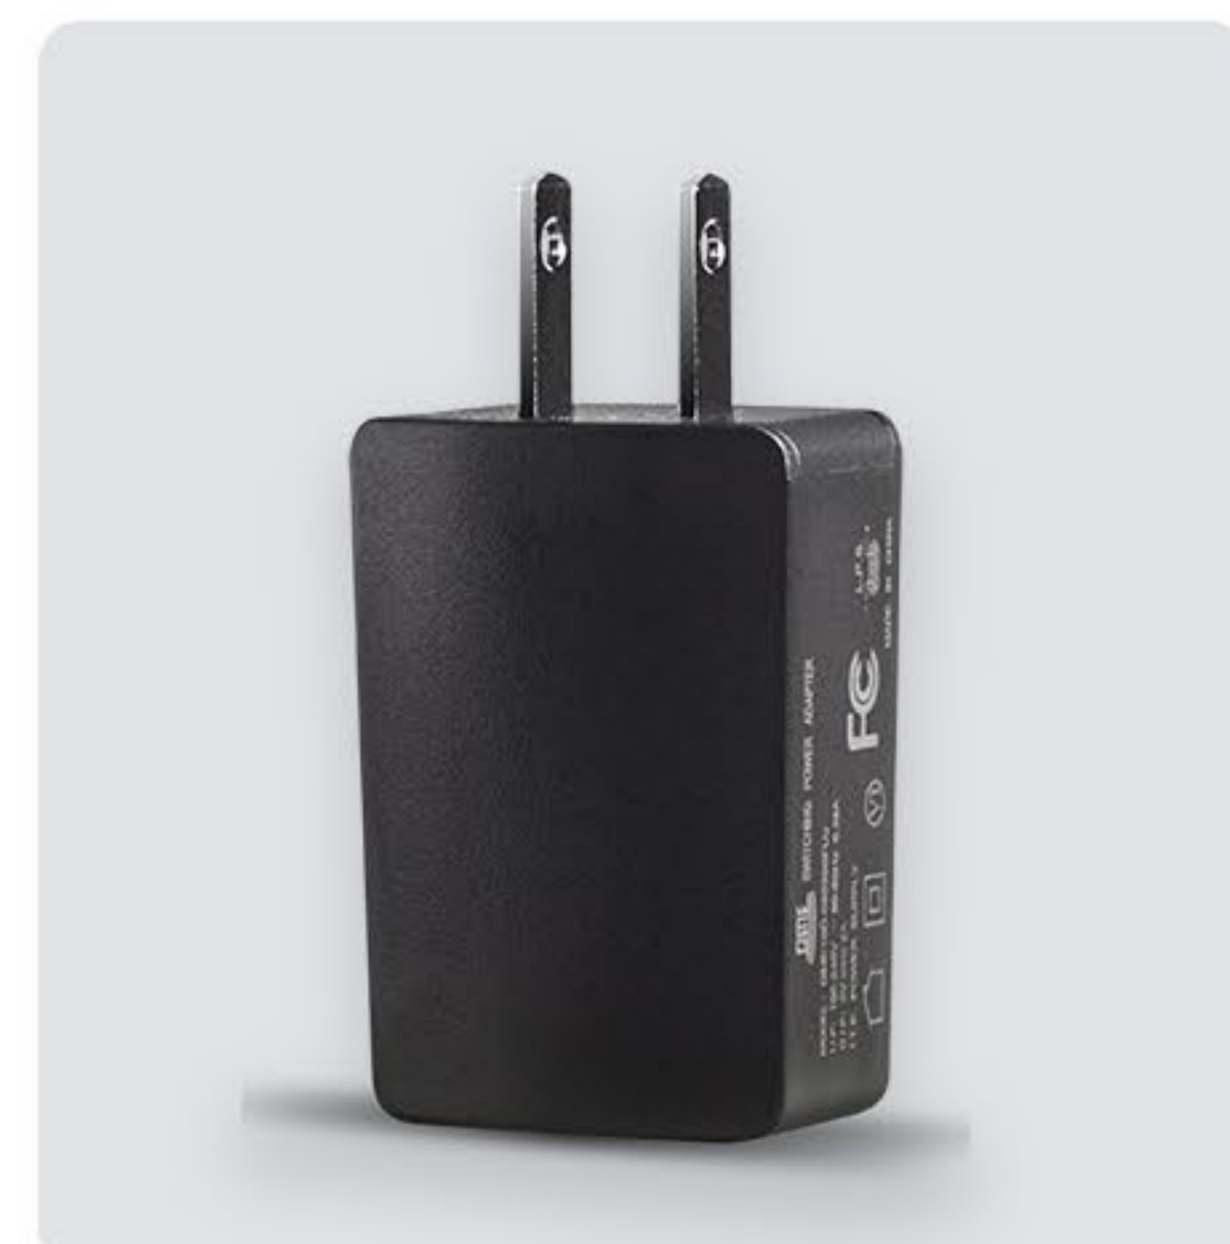

PWR-C7X-5V2A-US

C7X adapter(US), I/P: 100-240V, O/P: 5V2A, use with DC-C7X-TypeC cable