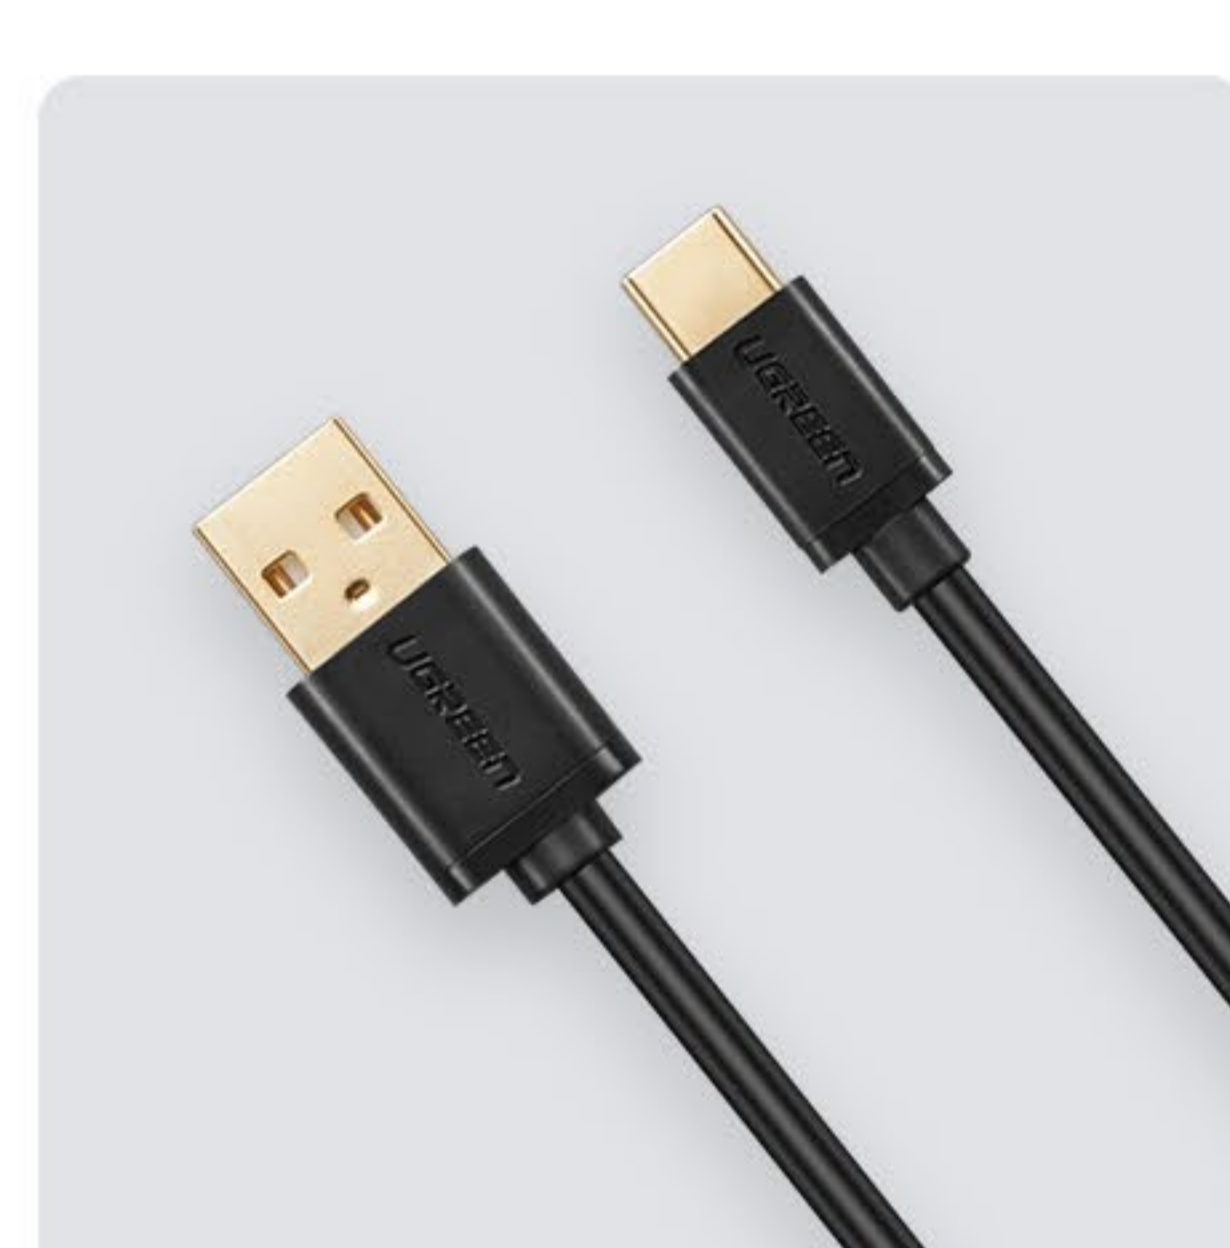

USB Cable

DC-C7X-TypeC

1.0 meter Type-C cable