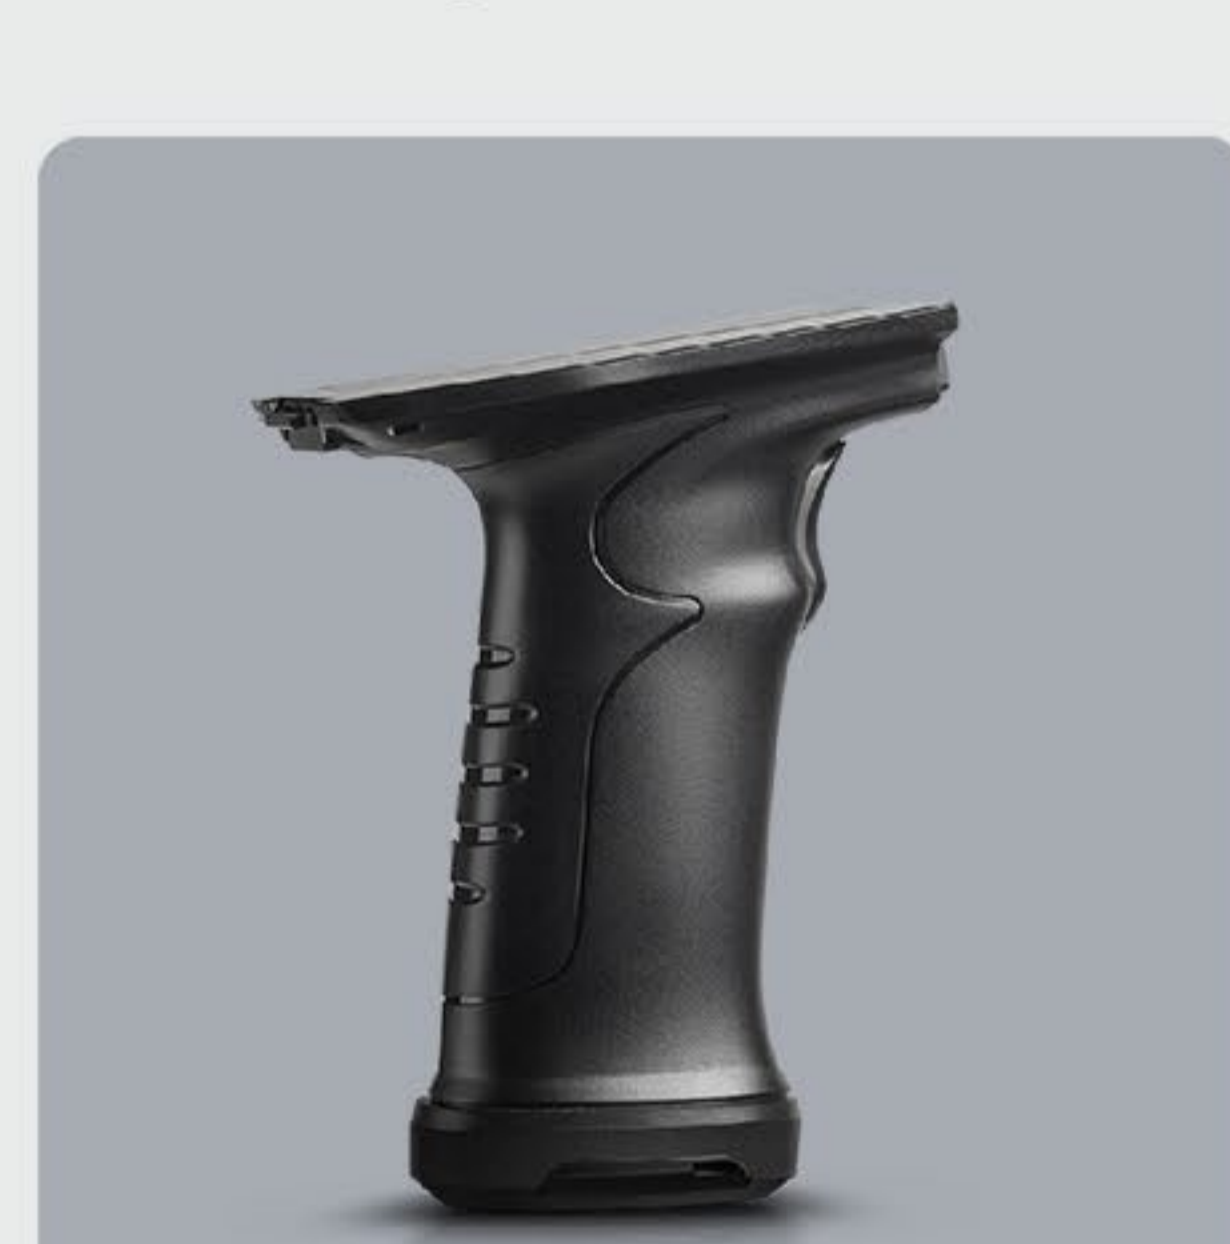

Pistol grip

TRG-C72-PG

C72 Pistol grip, read UHF tag and barcode scanning like pressing the trigger.