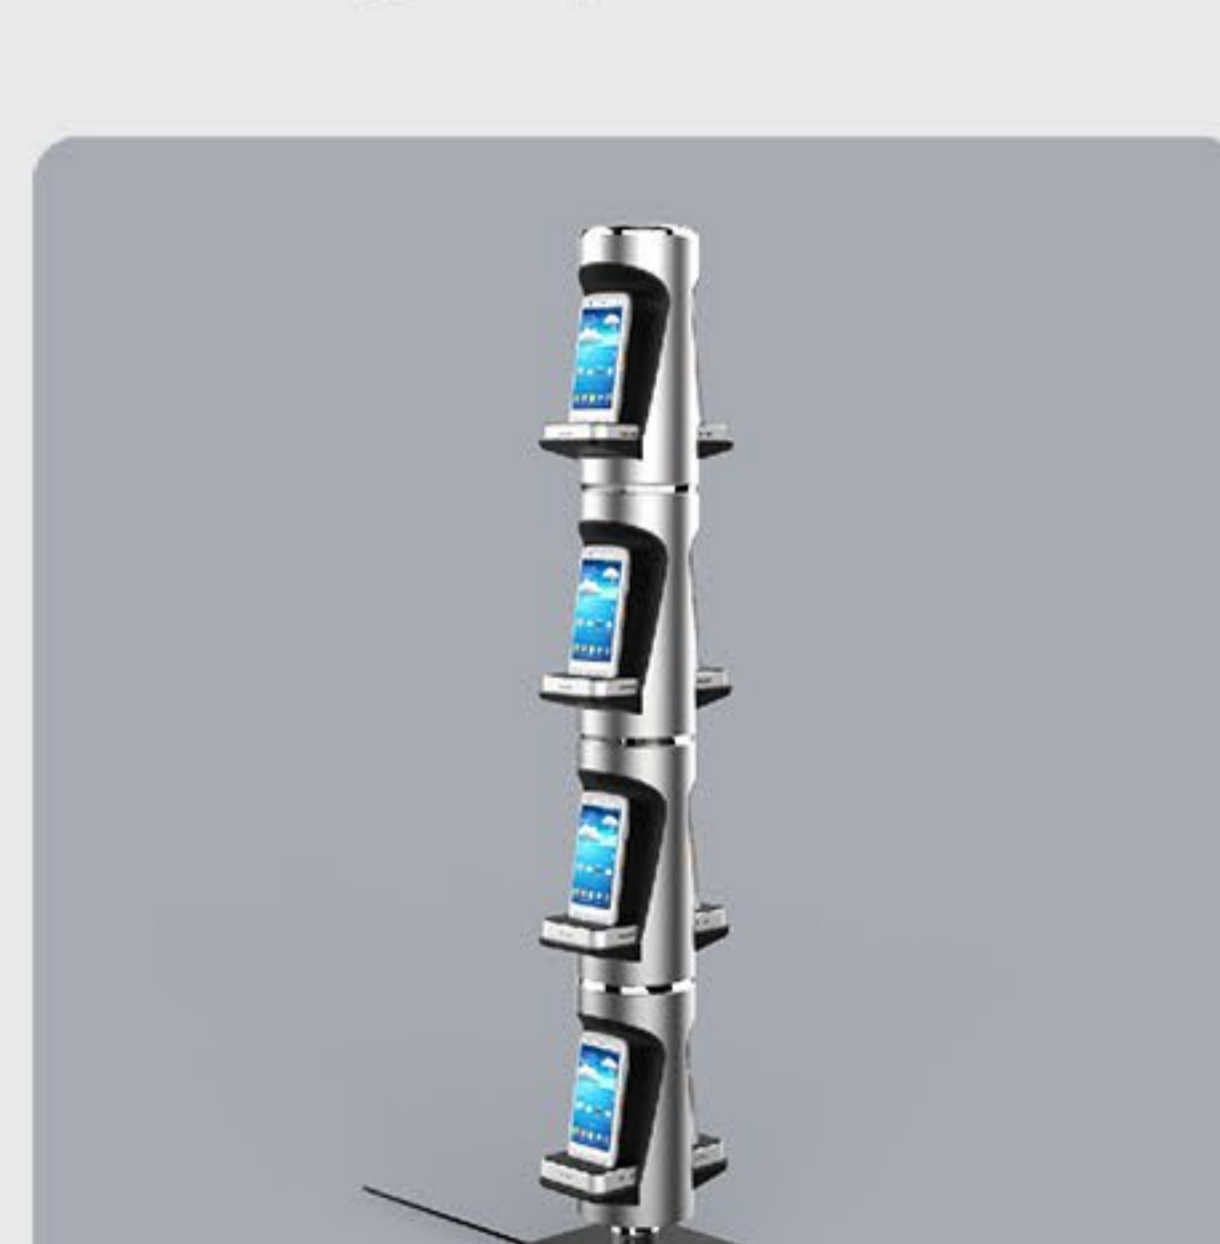

Charging Rack

RACK-CC-8

Each unit of the charging rack has various levels and can charge up to 8 devices at a time, use with charging cradle. The quadrate alloy cradle is elegant and rugged. You can have tens of devices charged on several charging racks. It saves space and time, ideal for indoor use. Applicable models: C6000, H100, C70, C71, C72 (without UHF module and pistol grip).