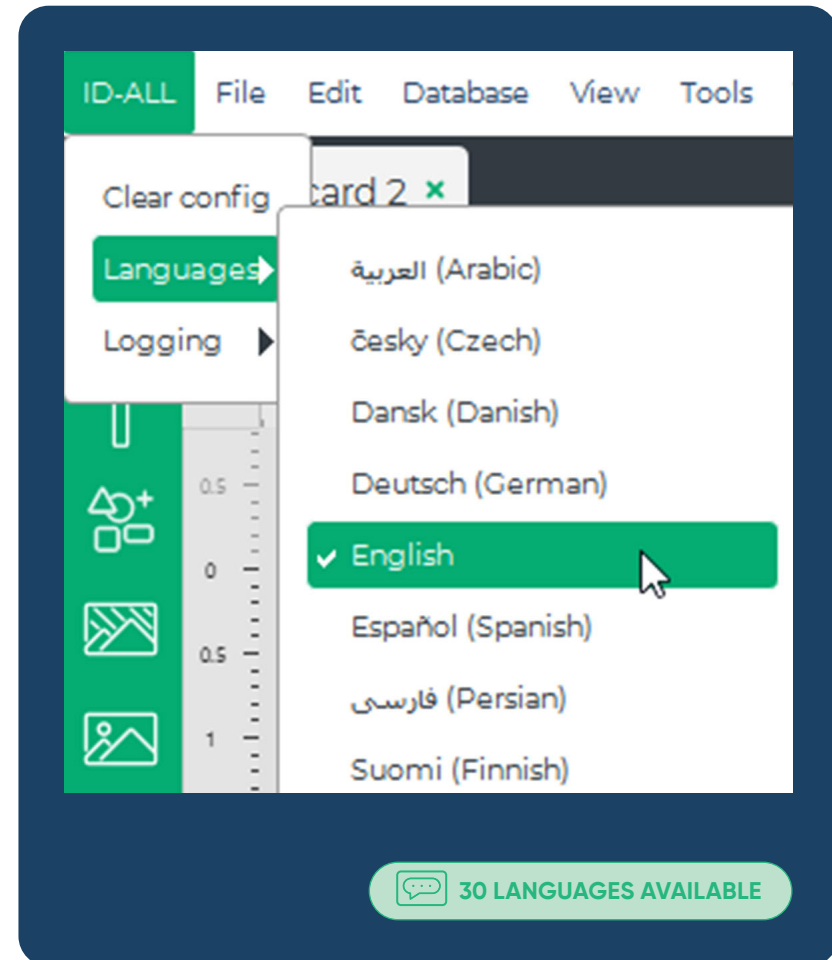

Encoding

- Generation of 1D and 2D barcodes and QR codes
- Magnetic stripe encoding
- Contact and contactless smart card encoding
- Compatible internal or external RFID encoder
- MIFARE® Classic® and Ultralight® (including NFC) compatible
- MIFARE® DESFire®

Security

- Signature acquisition
- Fingerprint acquisition
- User and rights management

Installation & configuration

- Printer connection via USB or Ethernet
- Compatible with macOS and Windows
- Available in 30 languages
- Help and support