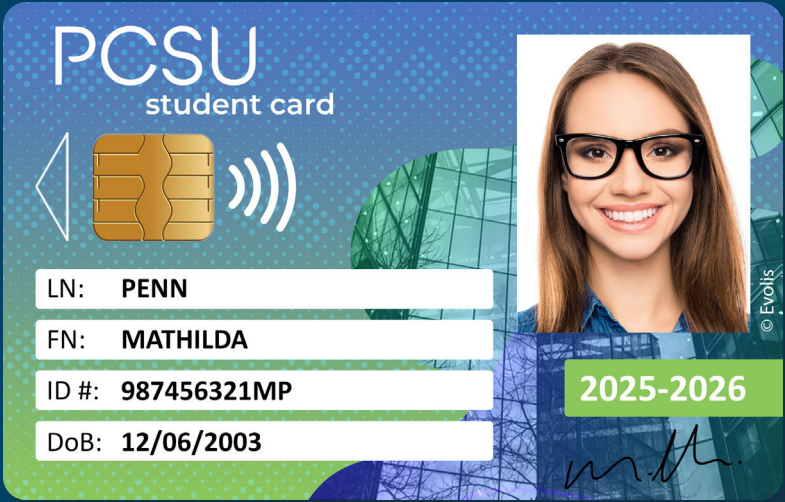

Logo

Images, photos

Contact chip encoding

Contactless smart card encoding

Text

Date and time

Magnetic strip encoding

Background