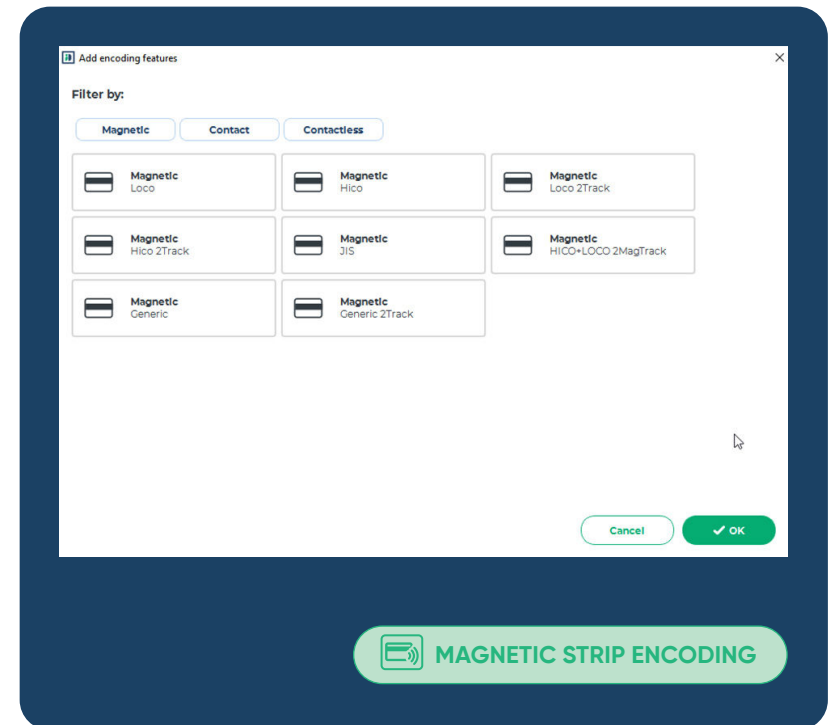

Printing

- Automatic double-sided printing
- Batch printing
- Conditional printing

Databases

- Creation and management of internal databases
- Connection to your external databases: MS Excel, CSV, TXT, MS Access, SQLite, Google Sheets, MySQL, PostgreSQL, Active Directory, ODBC (MS SQL Server, Oracle, etc.)

Encoding

- Generation of 1D and 2D barcodes and QR codes
- Magnetic stripe encoding
- Contact and contactless smart card encoding
- Compatible internal or external RFID encoder
- MIFARE® Classic® and Ultralight® (including NFC) compatible
- MIFARE® DESFire®

Security

- Signature acquisition
- Fingerprint acquisition
- User and rights management

Installation & configuration

- Printer connection via USB or Ethernet
- Compatible with macOS and Windows
- Available in 30 languages
- Help and support