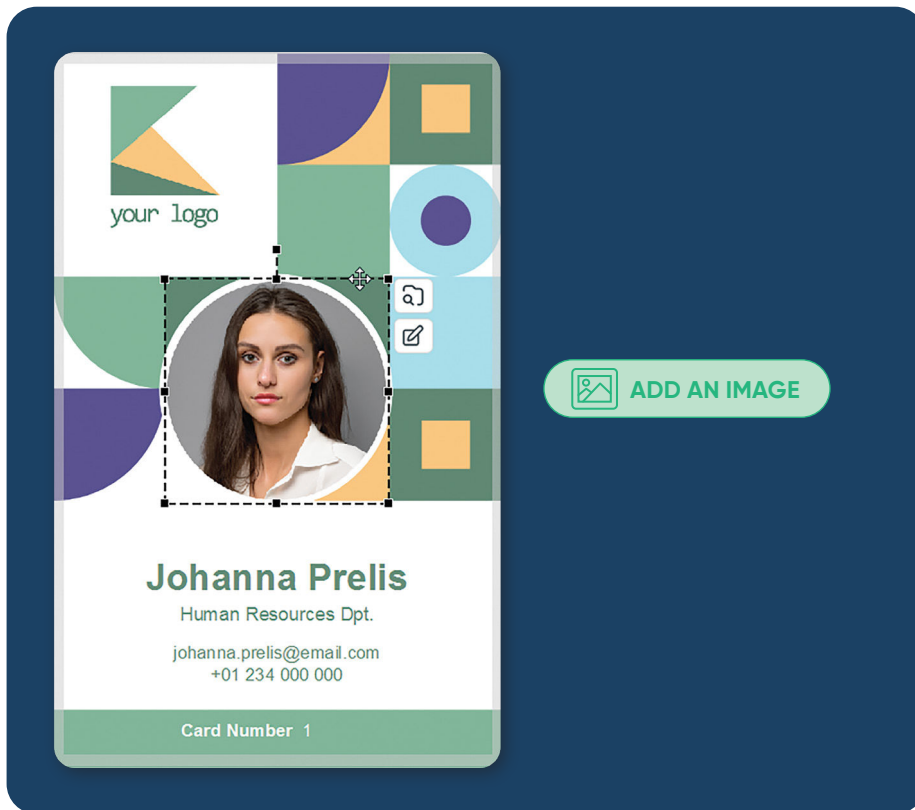

Design

Printing

Databases

Encoding

Security

Installation & configuration

Design

- Text editing
- Advanced image and photo insertion and optimization
- Dynamic fields: date, time, counter
- Library of card templates and visuals
- Different card formats available
- Single or double-sided design
- Multiple simultaneous designs and conditional formatting
- Management of color layers, overlay, UV and custom fluorescent panel
- Creation of a digital copy of the card
- Addition of personalized functionalities via script