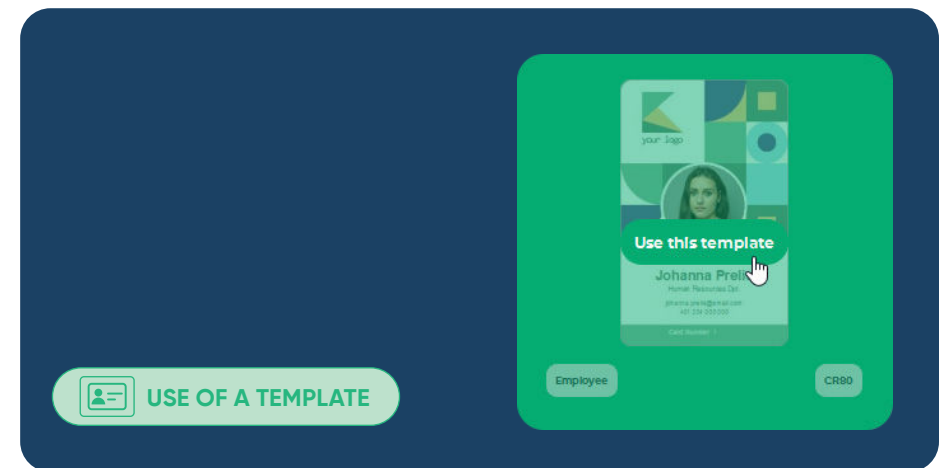

Design

Printing

Databases

Encoding

Security

Installation & configuration

Design

- Text editing
- Advanced image and photo insertion and optimization
- Dynamic fields: date, time, counter
- Library of card templates and visuals
- Different card formats available
- Single or double-sided design
- Multiple simultaneous designs and conditional formatting
- Management of color layers, overlay, UV and custom fluorescent panel
- Creation of a digital copy of the card
- Addition of personalized functionalities via script