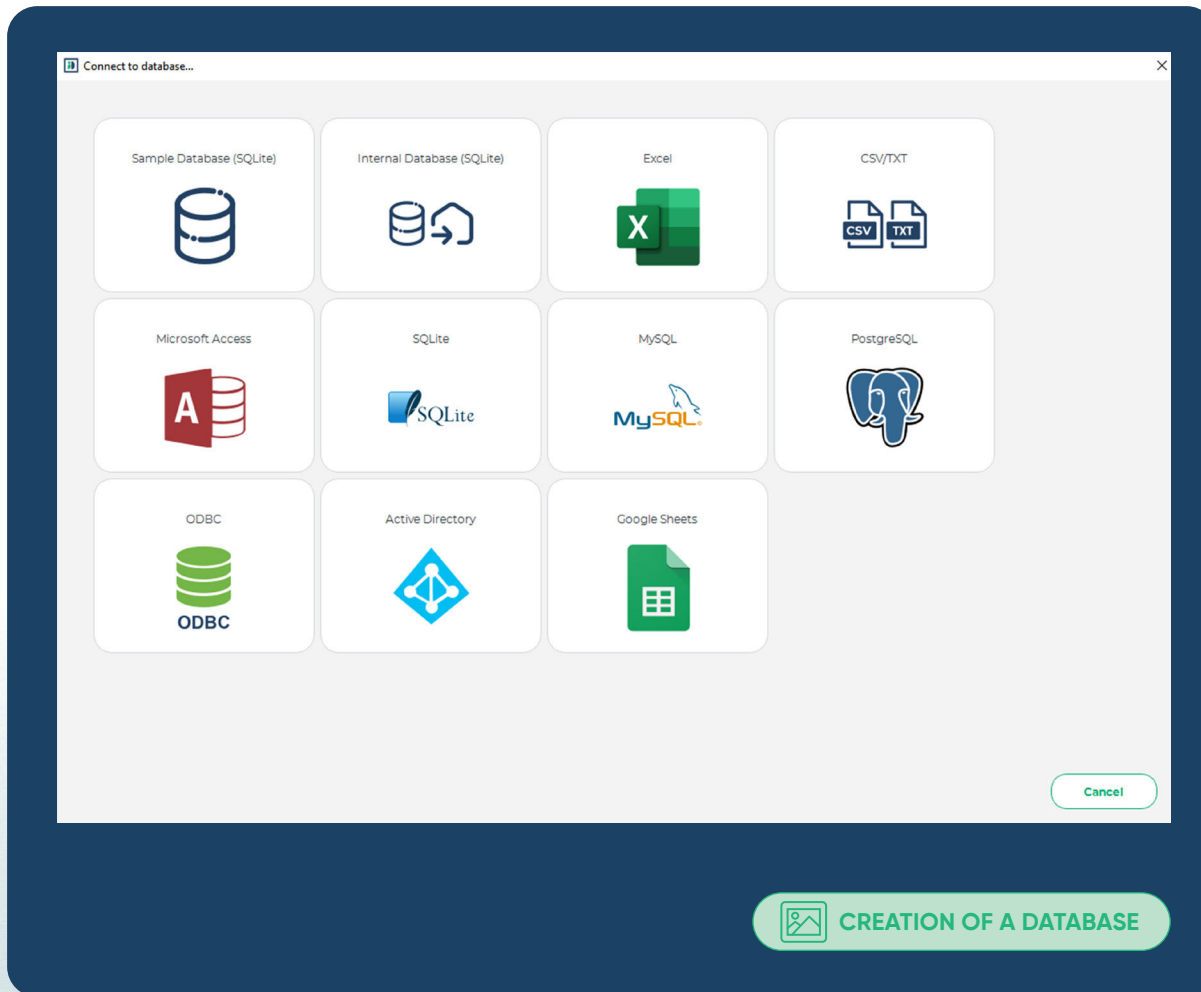

Databases

- Creation and management of internal databases
- Connection to your external databases: MS Excel, CSV, TXT, MS Access, SQLite, Google Sheets, MySQL, PostgreSQL, Active Directory, ODBC (MS SQL Server, Oracle, etc.)