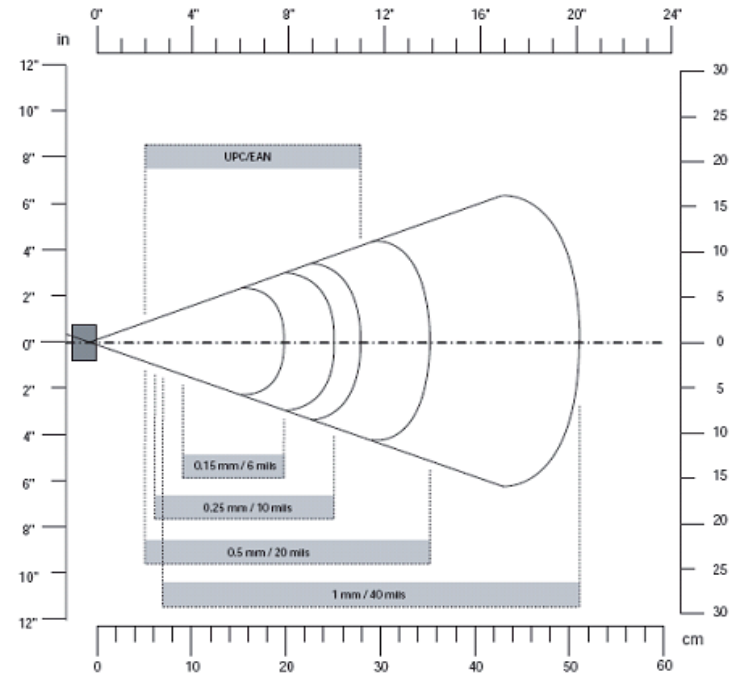

DECODING CAPACITIES

Supported symbologies
Code93 - Code128/EAN128 - EAN13/UPCA - EAN8 - Code39 - Codabar - UPCE - Interleaved 2 of 5 - Standard 2 of 5 - Code 11 - MSI

SCAN ENGINE

Reference	Intermec EV10 Lite
Reading technology	CMOS
Reading distance	1.5 to 13 in (4 to 35 cm) (see decoding area)
Scan rate	200 scans/sec
Scan angle	38°